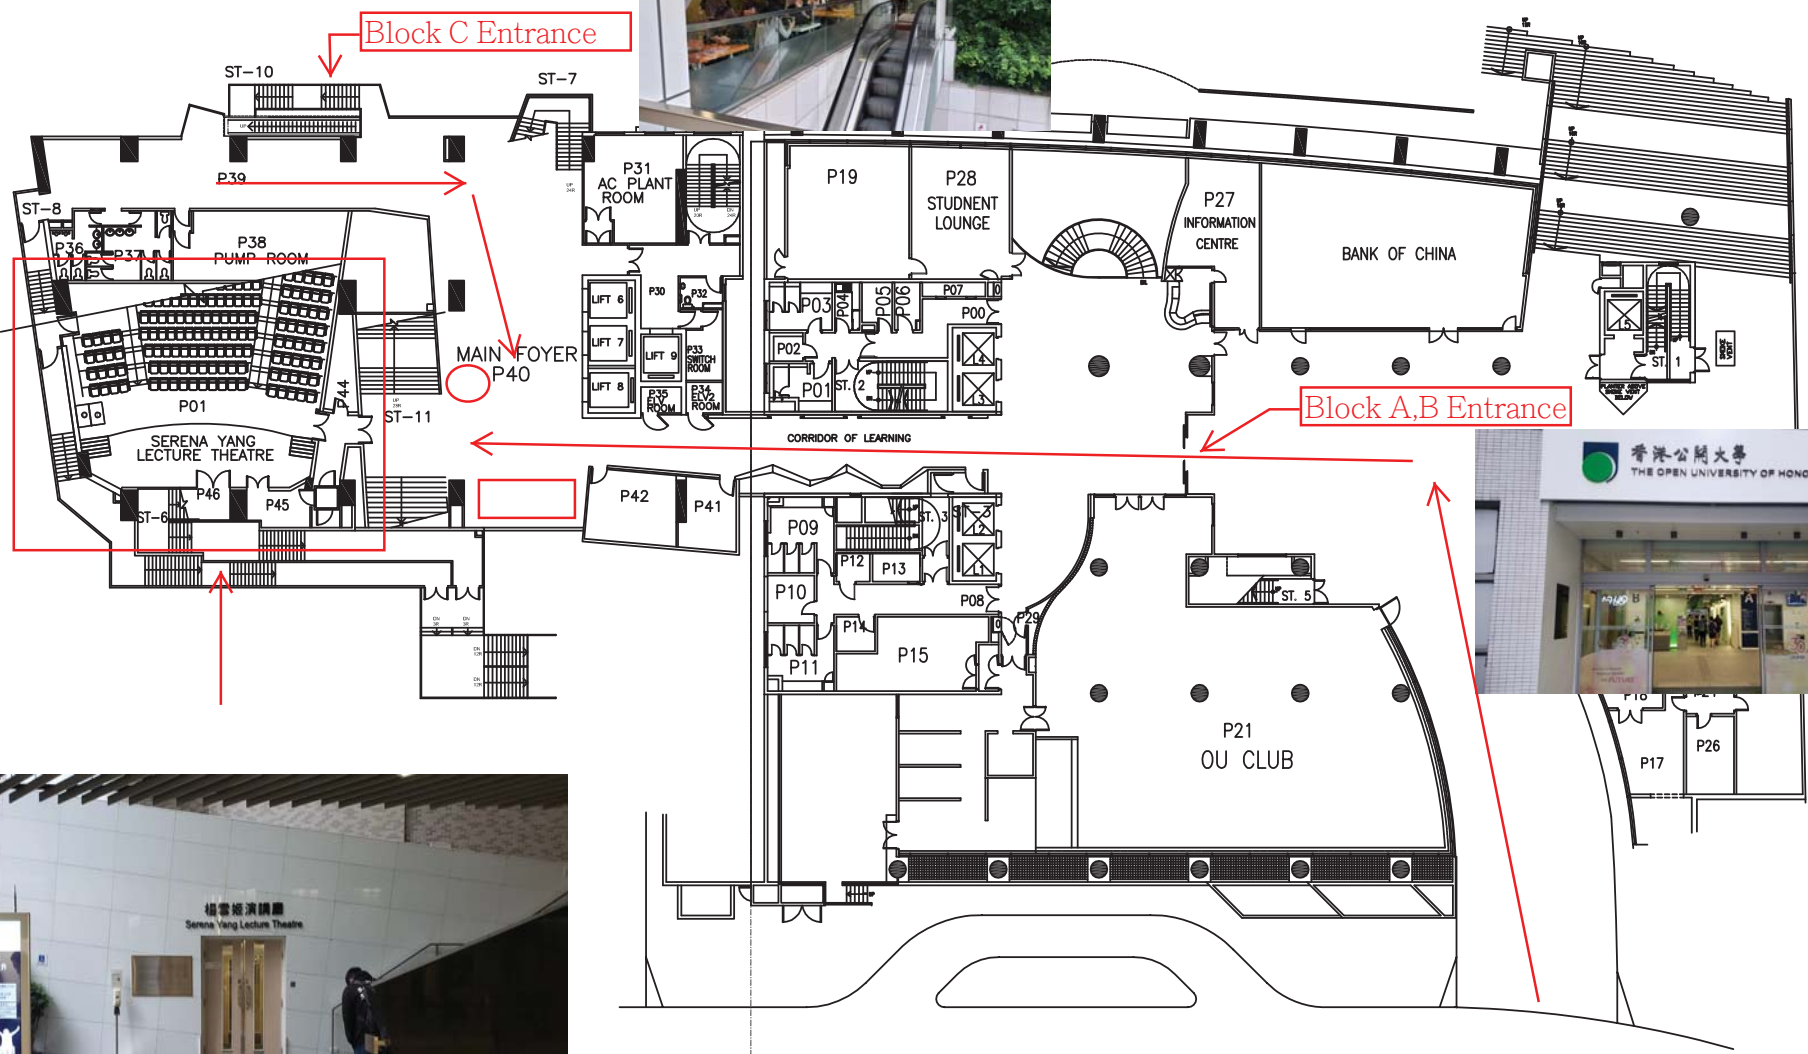

港鐵 MTR

何文田站 B2/A3 出口
Ho Man Tin Station Exit B2 / A3

BLOCK C ↔ BLOCK A

○ Registration Counter / Bookfare

□ Refreshment Area

Ground Floor

Level 4

Access by
Lift No. 1 - 4
in Block A
and B