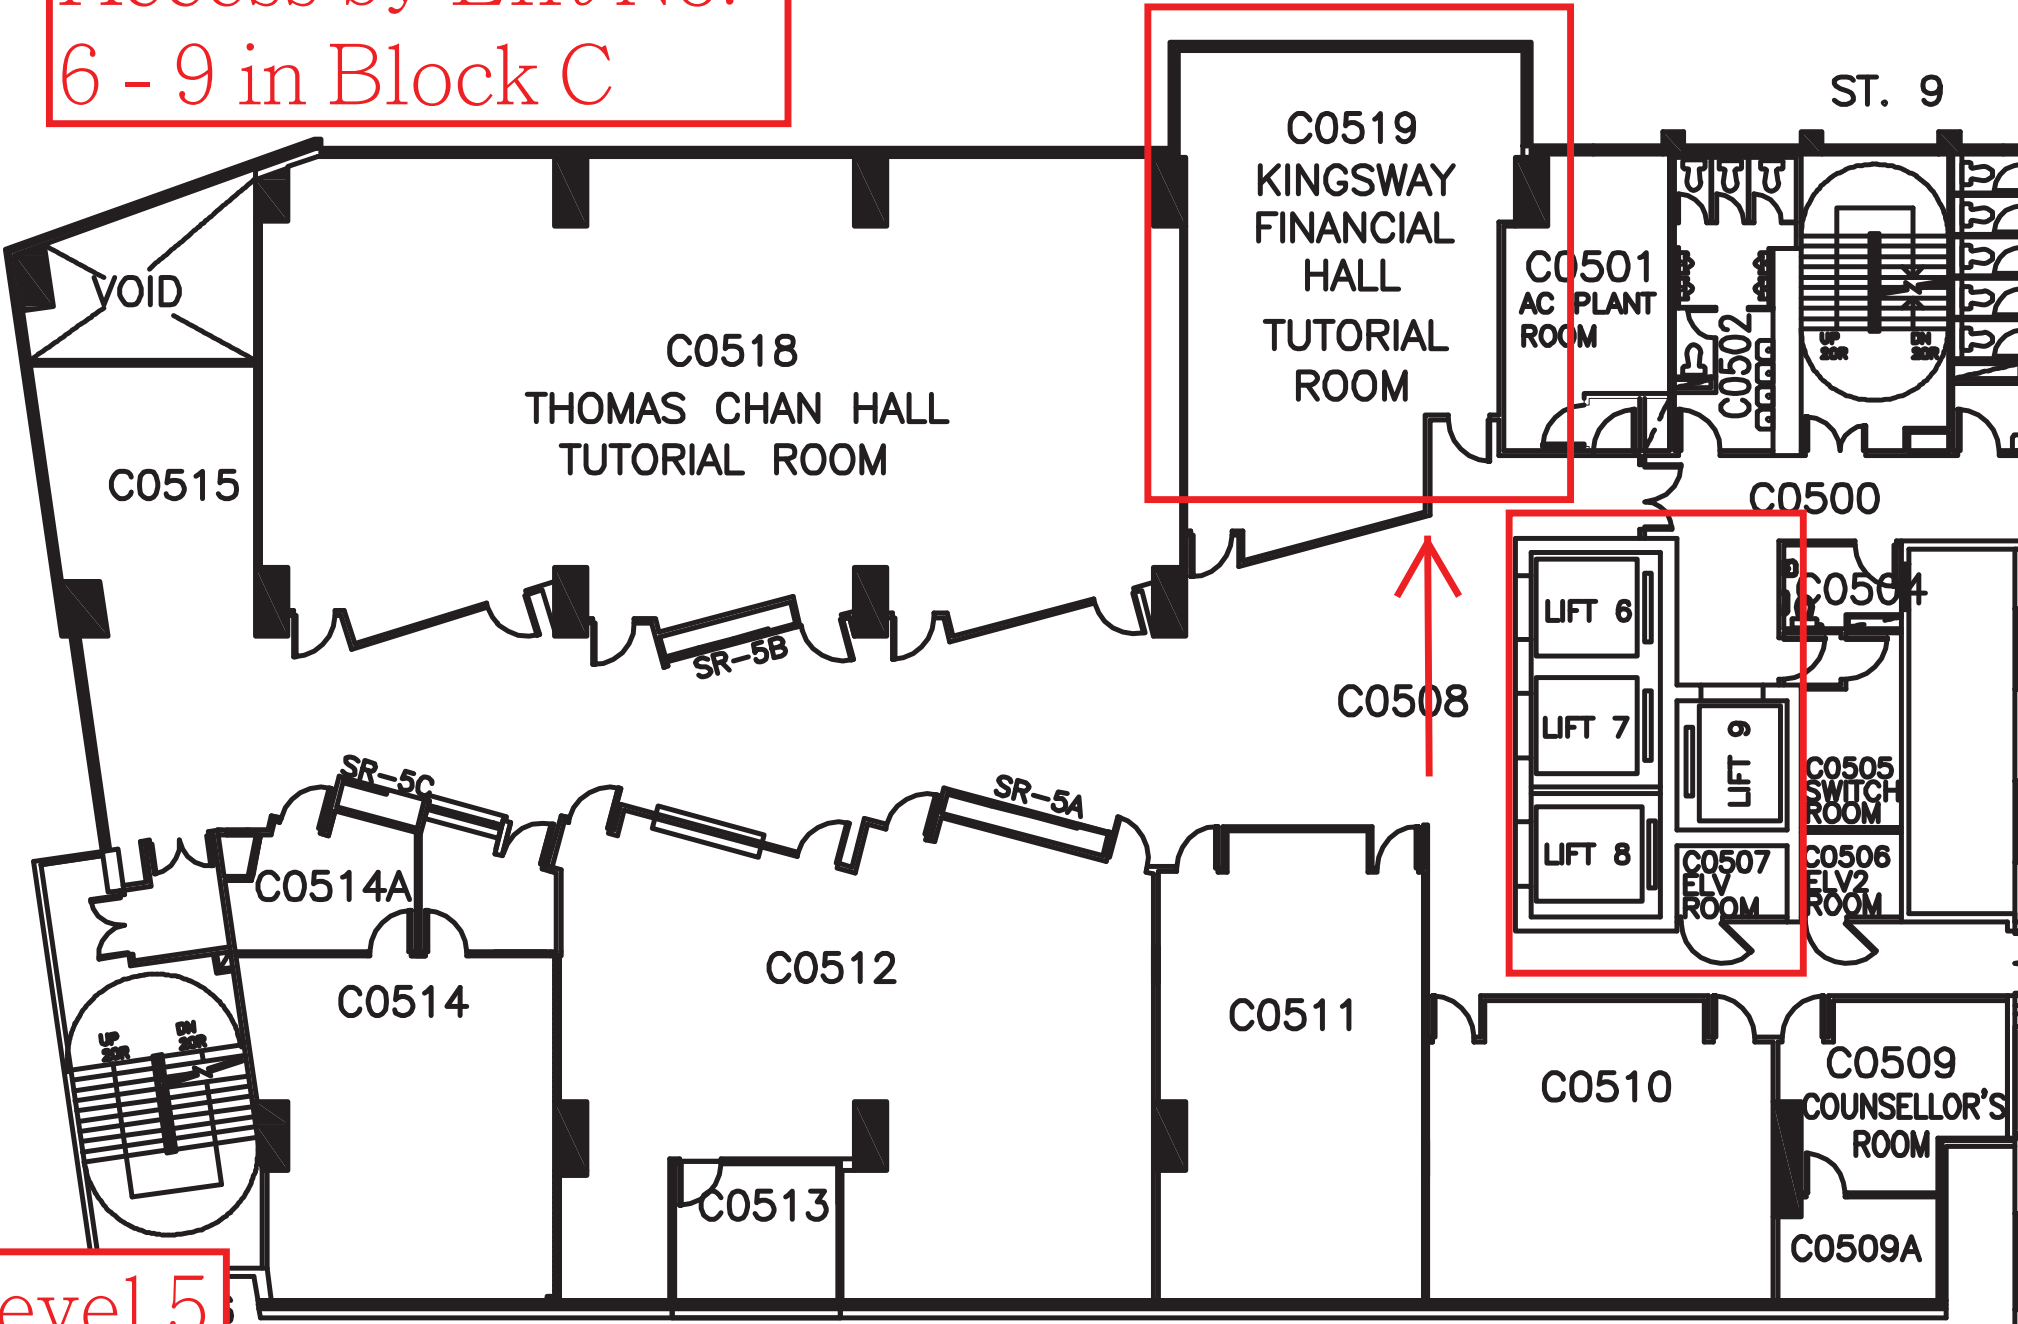

Access by Lift No.
6 - 9 in Block C

BLOCK C

ST. 9

Level 5