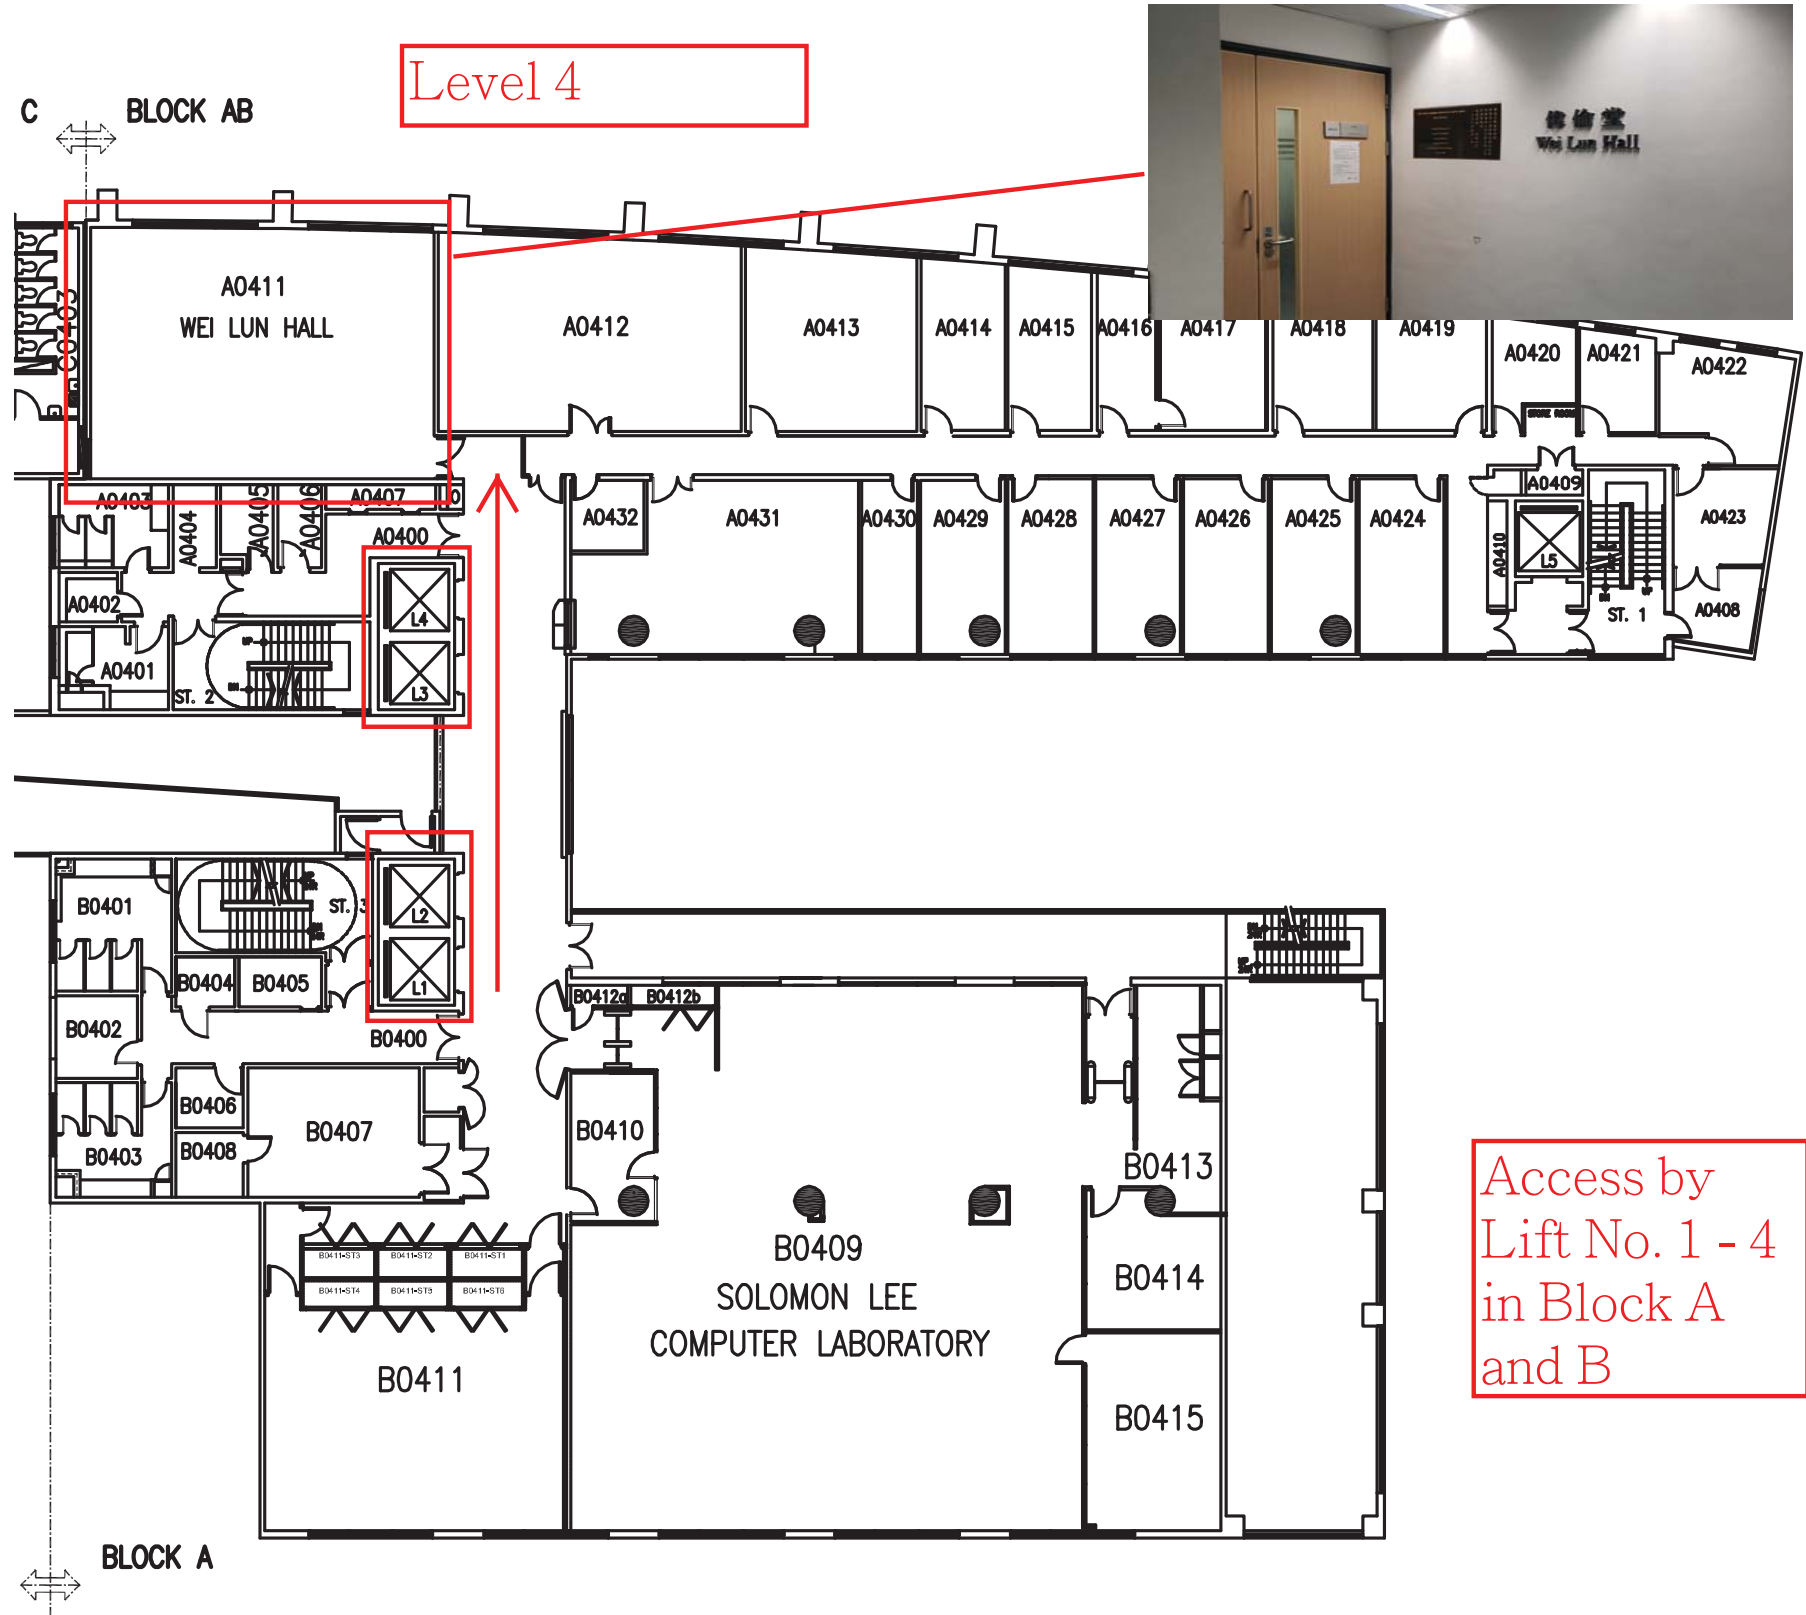

港鐵 MTR

何文田站 B2/A3 出口
Ho Man Tin Station Exit B2 / A3

BLOCK C ↔ BLOCK A

○ Registration Counter / Bookfare

□ Refreshment Area

Ground Floor

Level 4

Access by
Lift No. 1 - 4
in Block A
and B