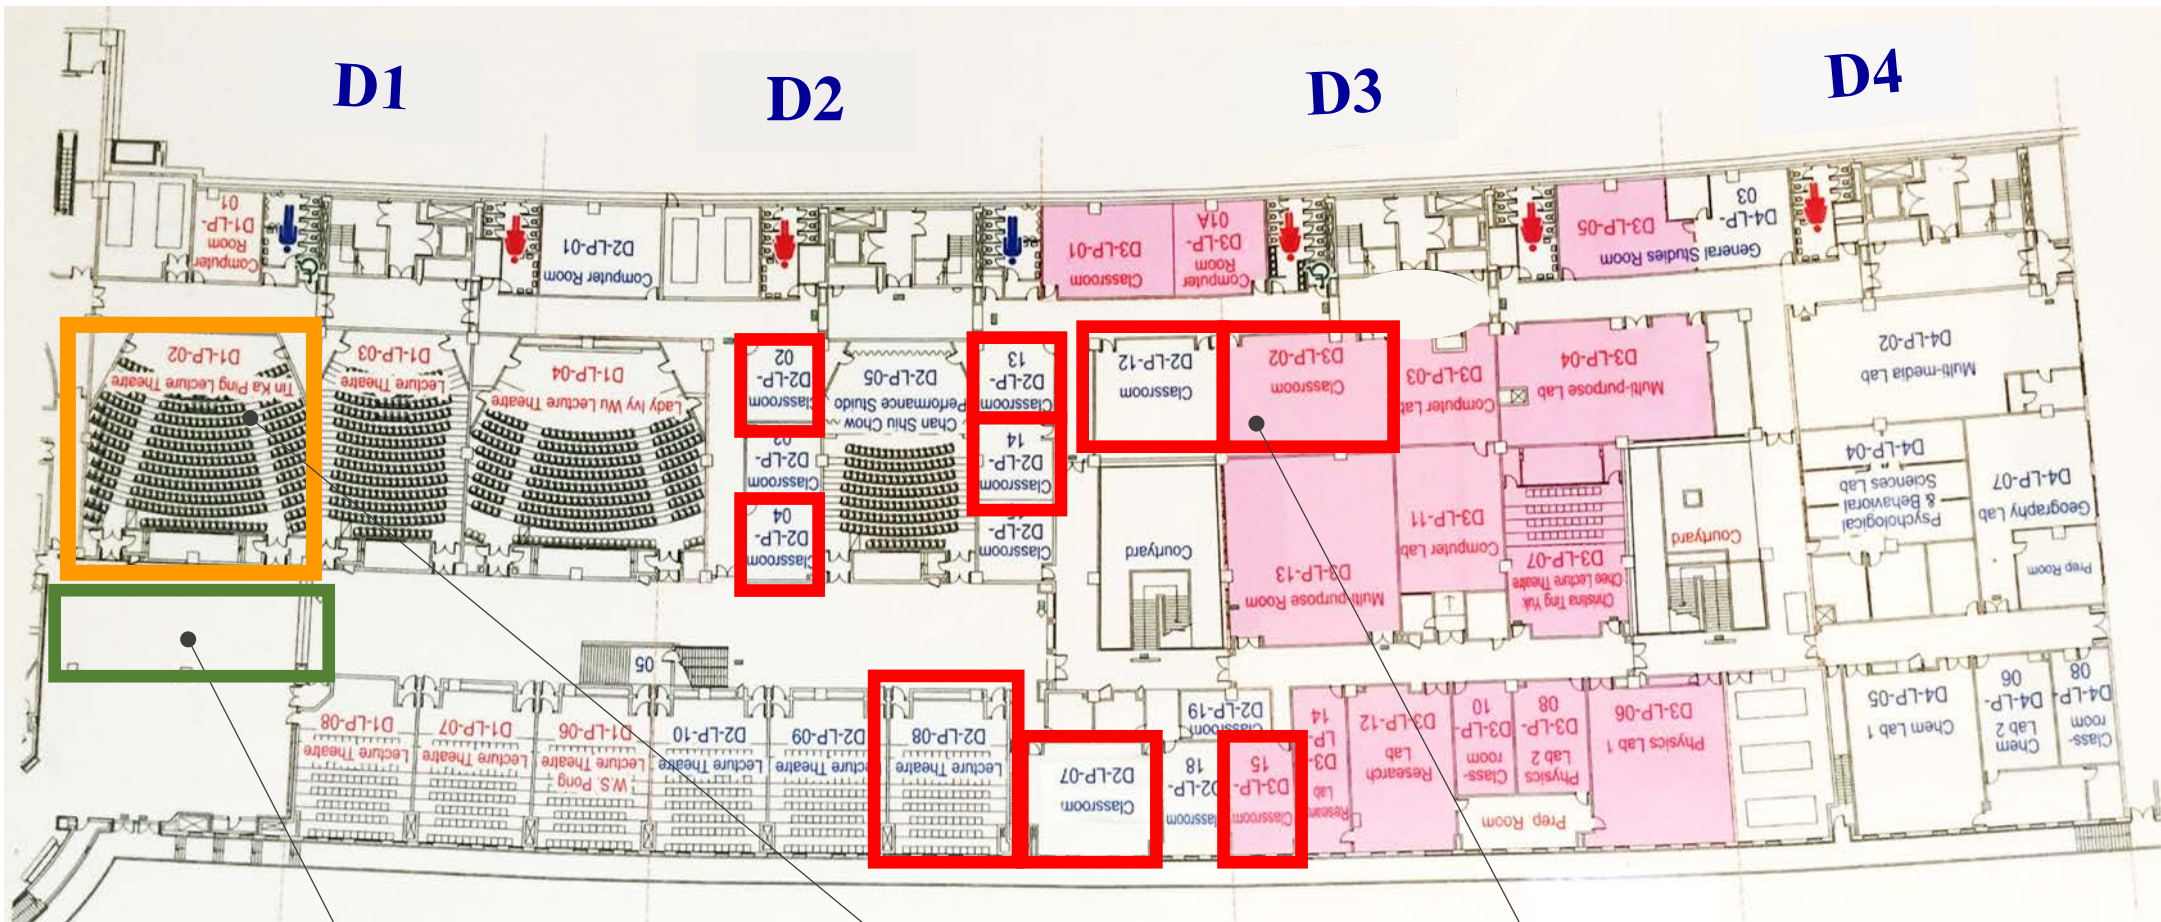

The Education University of Hong Kong Tai Po Campus

香港教育大學大埔校園

Registration Venue: D1-LP-02

**Open area outside
D1-LP-02**
Book exhibition /
Tea and Coffee Reception

D1-LP-02
Registration Venue /
Plenary Sessions

General teaching venues
Parallel sessions / Presentations

Floor Plan (Block D)