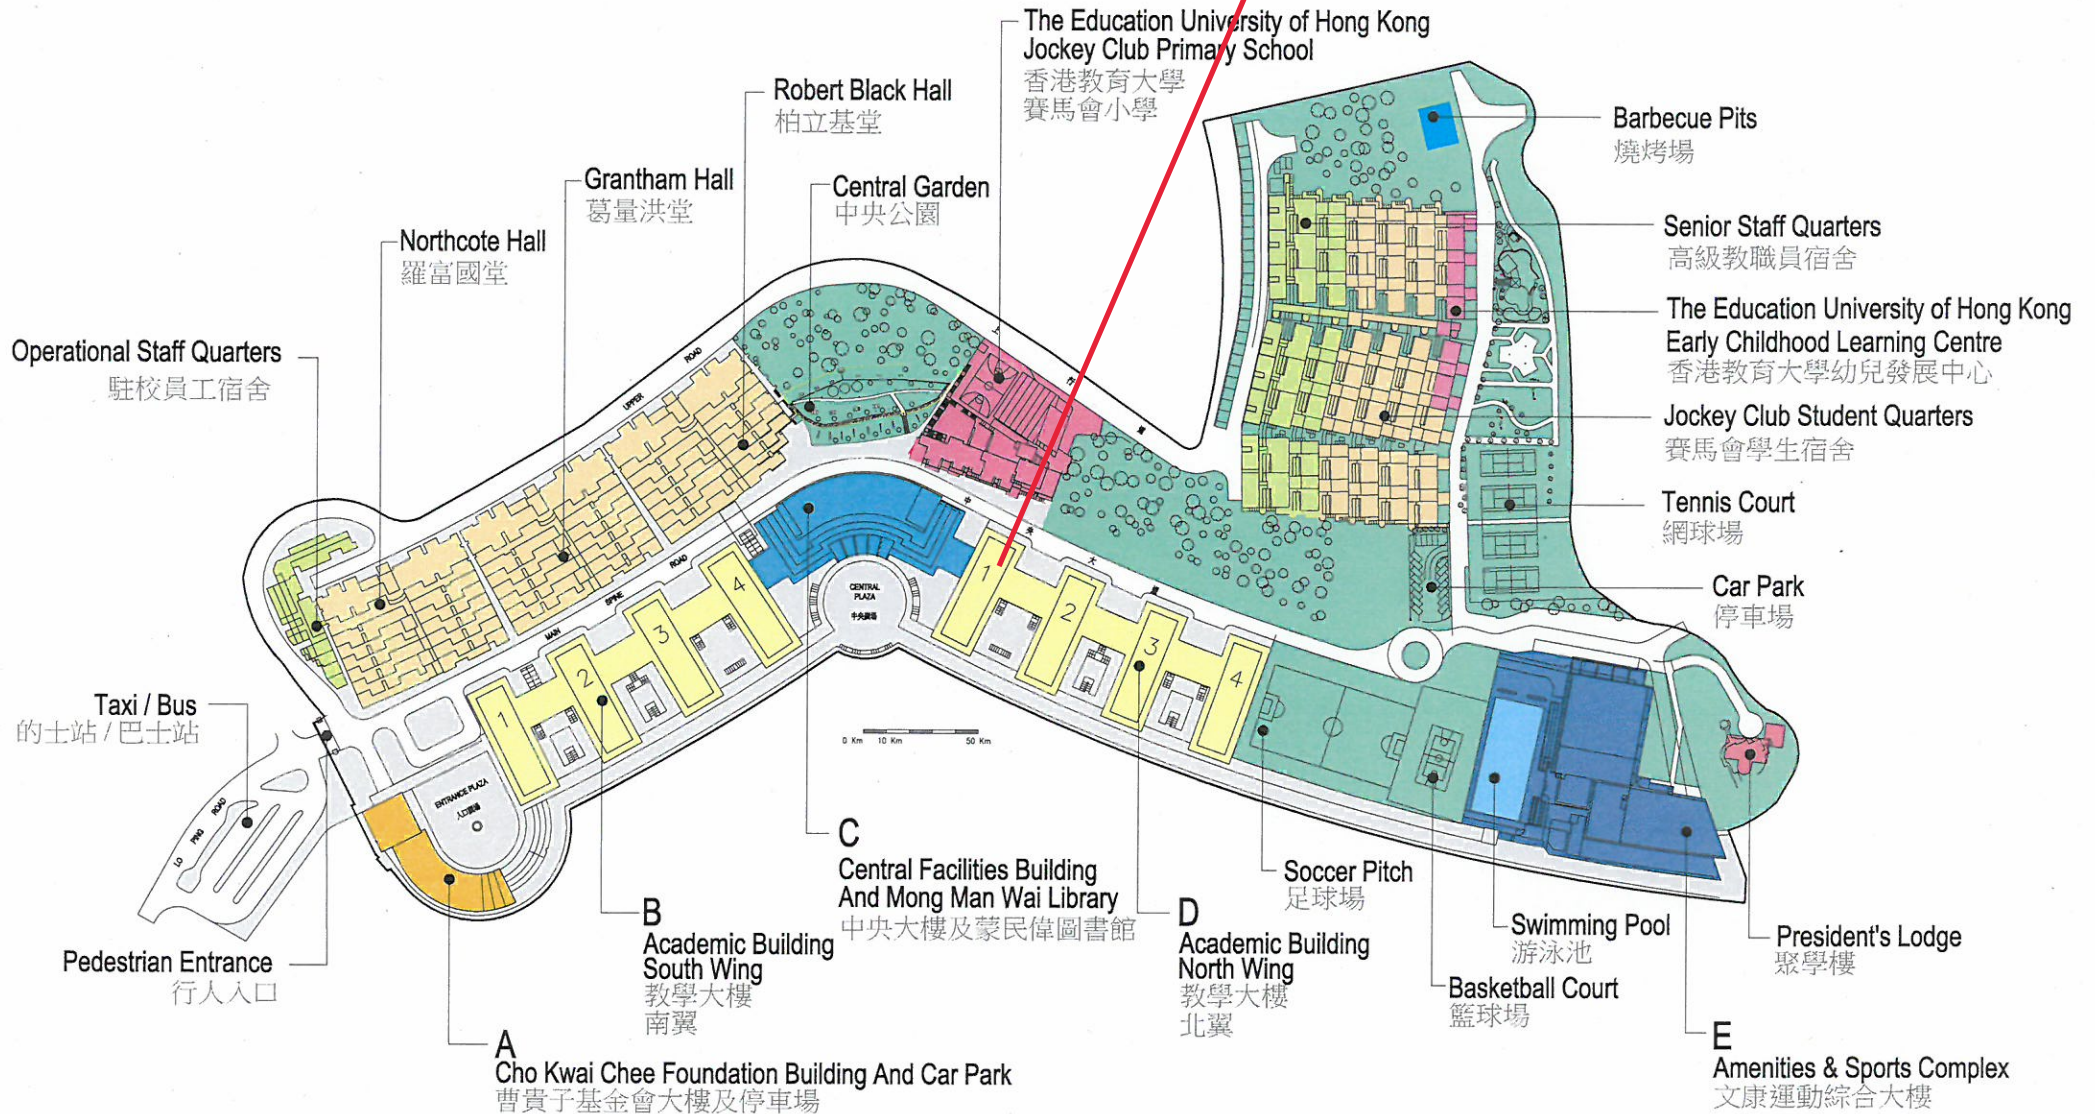

The Education University of Hong Kong Tai Po Campus

香港教育大學大埔校園

Registration Venue: D1-LP-02

**Open area outside
D1-LP-02**
Book exhibition /
Tea and Coffee Reception

D1-LP-02
Registration Venue /
Plenary Sessions

General teaching venues
Parallel sessions / Presentations

Floor Plan (Block D)